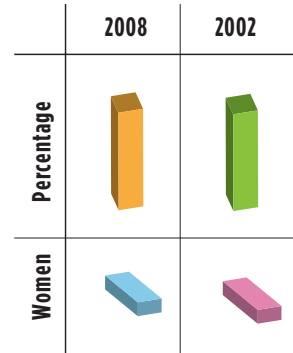

# Schools With the Highest Percentage of Women Engineering Graduates\*

# UNEVEN GROWTH

The proportion of full-time women undergraduates ticked slightly upward in 2008 after holding at a 10-year low of 17.5 percent over the past three years. The share of bachelor's degrees awarded to women has declined steadily since reaching 20.9 percent in 2002. Although engineering bachelor's degrees have increased by 11 percent during this time, the number awarded to women has fallen by 5.2 percent. COMPILED BY MICHAEL GIBBONS