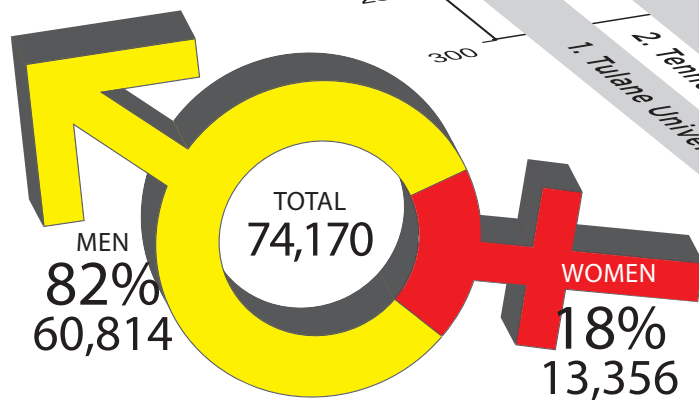

# Schools With the Highest Percentage of Women Engineering Graduates\*

# UNEVEN GROWTH

The proportion of full-time women undergraduates ticked slightly upward in 2008 after holding at a 10-year low of 17.5 percent over the past three years. The share of bachelor's degrees awarded to women has declined steadily since reaching 20.9 percent in 2002. Although engineering bachelor's degrees have increased by 11 percent during this time, the number awarded to women has fallen by 5.2 percent. COMPILED BY MICHAEL GIBBONS