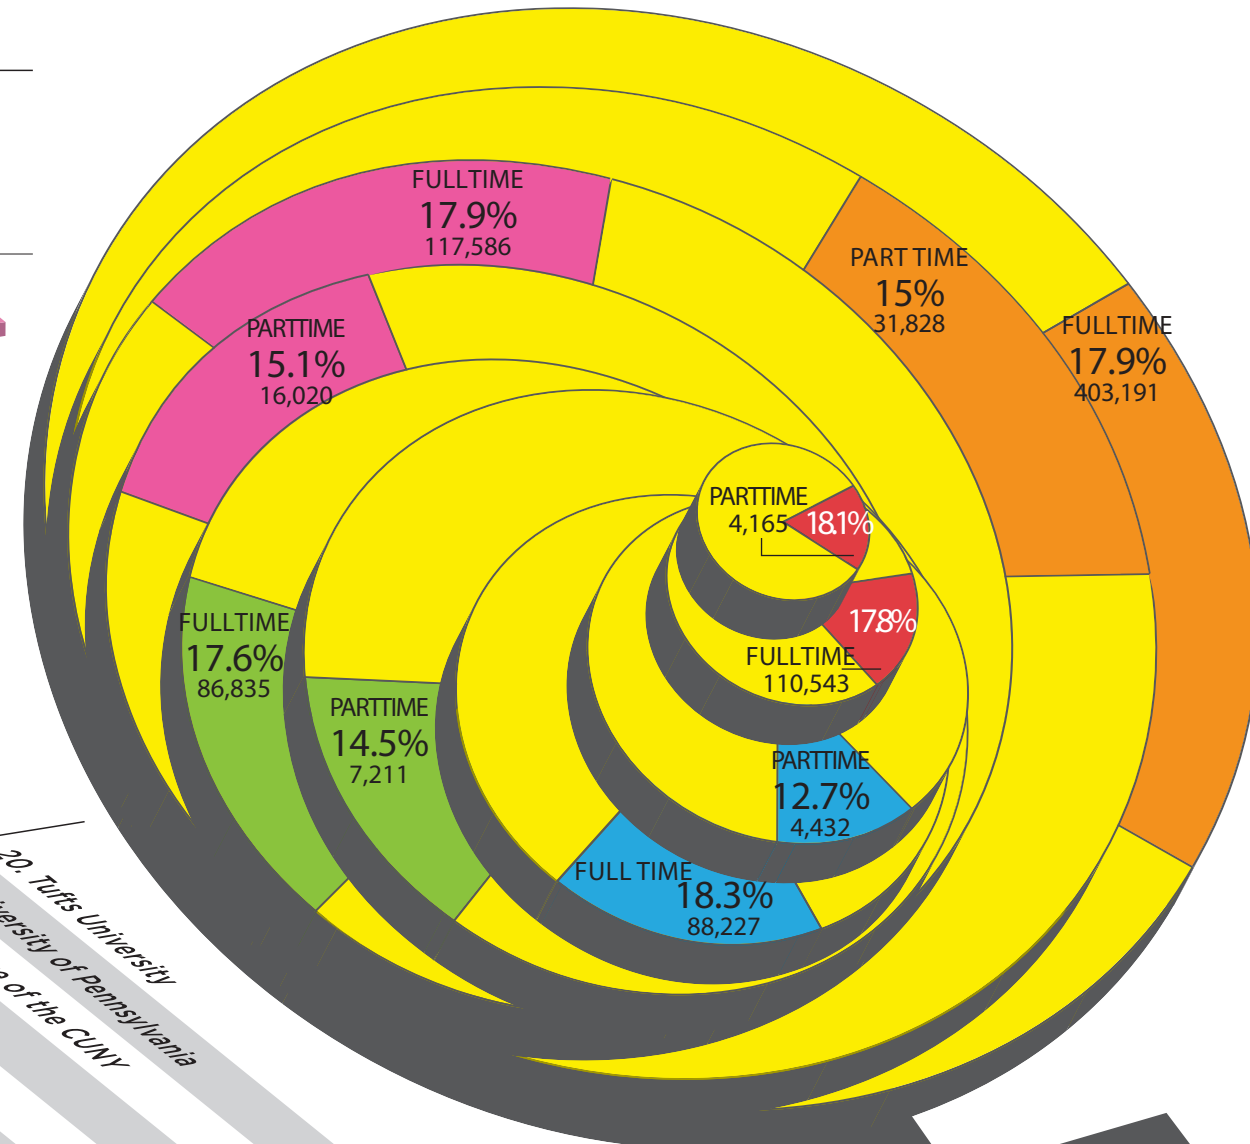

# Schools With the Highest Percentage of Women Engineering Graduates\*

# UNEVEN GROWTH

The proportion of full-time women undergraduates ticked slightly upward in 2008 after holding at a 10-year low of 17.5 percent over the past three years. The share of bachelor's degrees awarded to women has declined steadily since reaching 20.9 percent in 2002. Although engineering bachelor's degrees have increased by 11 percent during this time, the number awarded to women has fallen by 5.2 percent. COMPILED BY MICHAEL GIBBONS