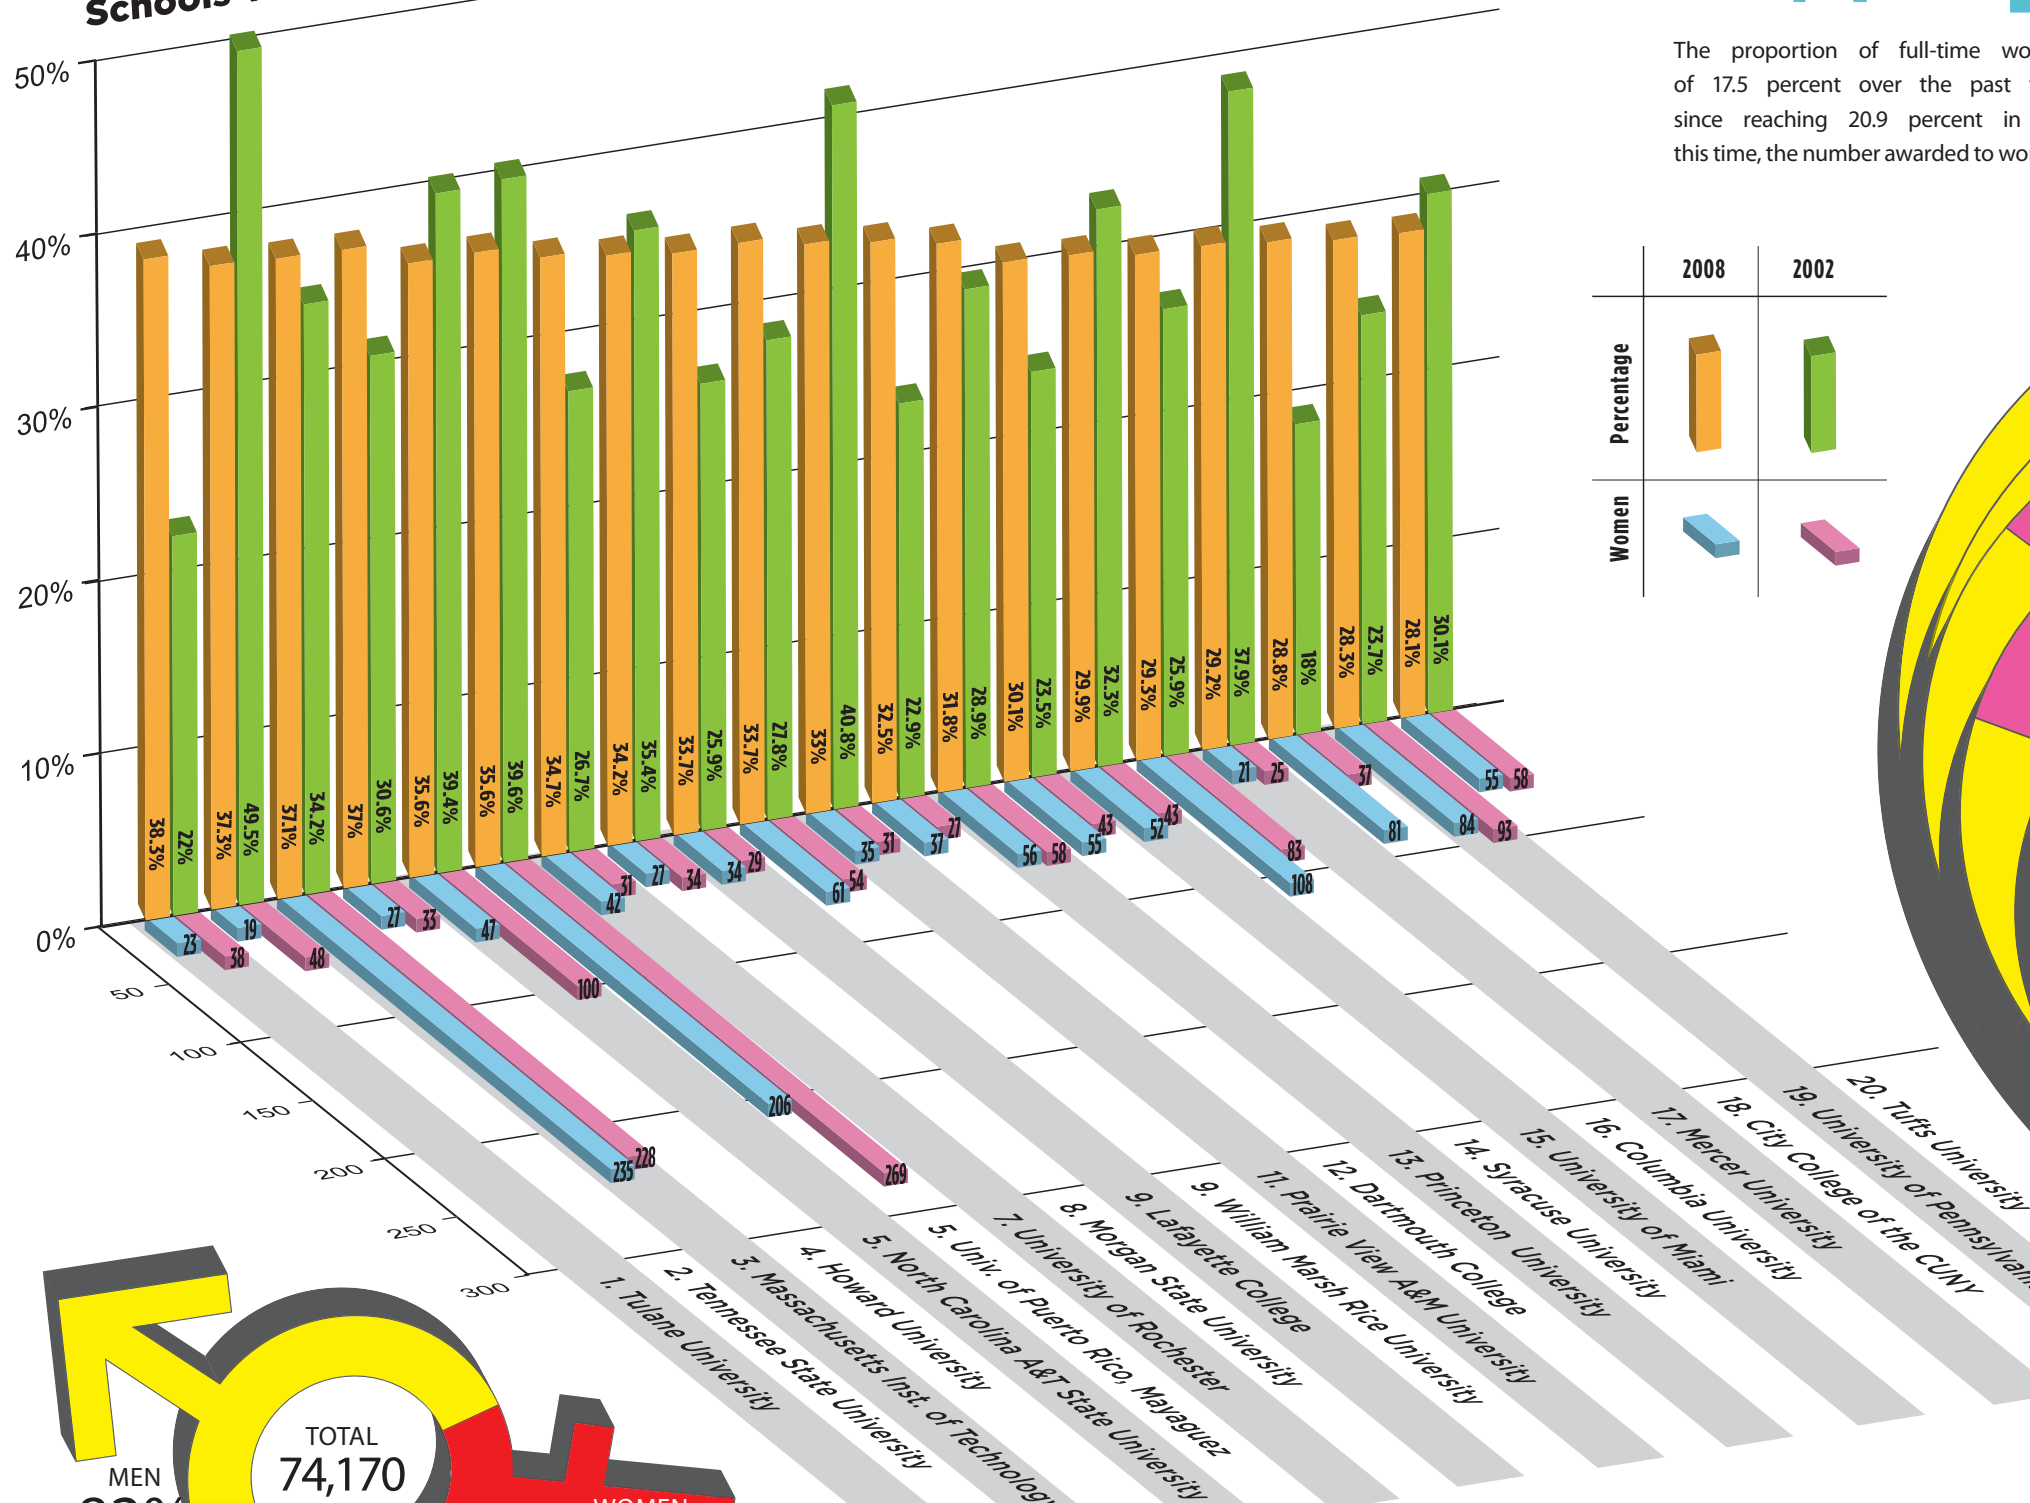

# Schools With the Highest Percentage of Women Engineering Graduates\*

# UNEVEN GROWTH

The proportion of full-time women undergraduates ticked slightly upward in 2008 after holding at a 10-year low of 17.5 percent over the past three years. The share of bachelor's degrees awarded to women has declined steadily since reaching 20.9 percent in 2002. Although engineering bachelor's degrees have increased by 11 percent during this time, the number awarded to women has fallen by 5.2 percent. COMPILED BY MICHAEL GIBBONS

BACHELOR'S DEGREES AWARDED, 2007-08

\* Minimum of 50 B.S. degrees awarded. 258 schools fit this criterion.

FRESHMEN  
SOPHOMORES  
JUNIORS  
SENIORS\*  
TOTAL

WOMEN UNDERGRADUATE ENROLLMENT, FALL 2008